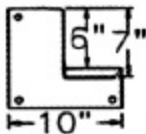

Door Track Protector

DG48L

Column: 3/16" steel
9/16" mount holes

Base: 1/2" steel
5/8" mount holes

FASTENERS NOT PROVIDED