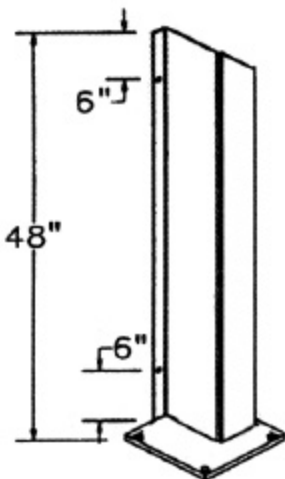

Door Track Protector

DG48L

Column: 3/16" steel
9/16" mount holes

Base: 1/2" steel
5/8" mount holes

FASTENERS NOT PROVIDED